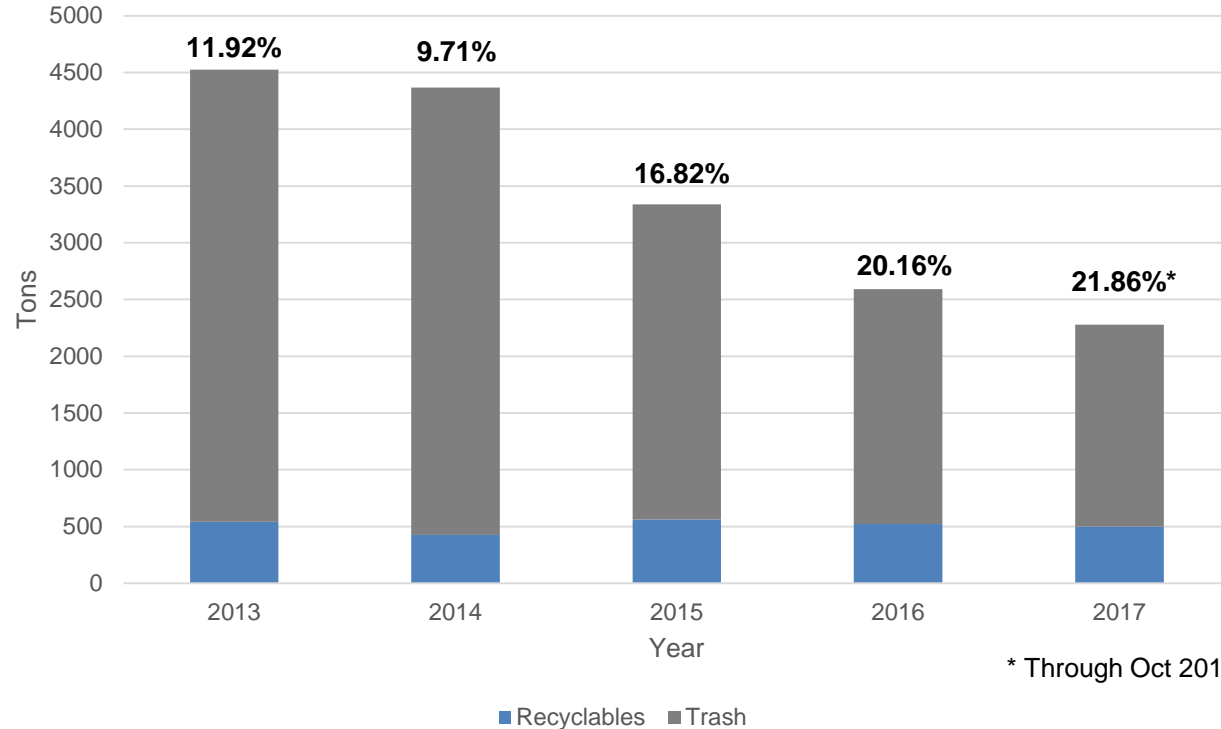

What about at IUPUI?

Waste at IUPUI

Campus Average
Recycling Rate
2013-present:

16%

Waste Audits By Building

Location	Gross Trash Weight (lbs)	Weight (lbs) of items in trash that were recyclable	% of trash that could have been recycled
Cavanaugh Hall	198	134	67.7
University Library	239	97	40.6
Business/SPEA	126	103	81.8
Education & Social Work	178	86	48.3
Taylor Hall	67	44	65.7
ALL LOCATIONS	808	464	57.4

Gross Trash (lbs)	Bottles/cans (lbs)	Fiber (lbs)	Metals (lbs)	Weight (lbs) of items in trash that were recyclable	% of trash that could have been recycled
1400	575	305	35	915	65